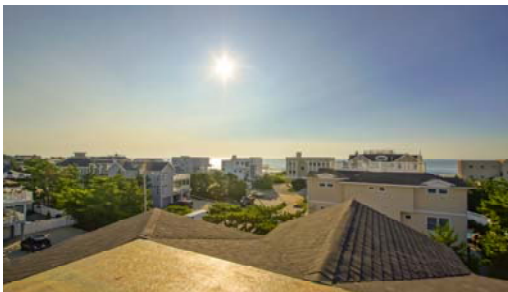

# ***EXCITINGLY NEW!***

***6 SEA VIEW DRIVE SOUTH  
LOVELADIES, NJ 08008  
\$2,495,000***

**CALL MARY ANN O'SHEA @ 609-713-4164  
RE/MAX AT BARNEGAT BAY  
2001 Long Beach Blvd., Ship Bottom, NJ 08008  
listwithmaryann@lbihomevalues.com \* www.lbihomevalues.com**

**6 SEA VIEW DRIVE SOUTH  
LOVELADIES, NJ 08008  
DESIGN FEATURES**

- ***Custom-built Contemporary - 2014 with Fall Completion Date***
- ***Ocean Views & Bay Views***
- ***3 Homes off Ocean***
- ***Private Association Beach Access***
- ***Pool and Landscaping with Paver Patio extending from Family Room***
- ***Cabana Room on Ground Level leading to Pool Patio***
- ***Cedar Vinyl Impression Siding***
- ***Andersen Storm Watch Windows & Exterior Doors***
- ***High-Definition Roof***
- ***Multi-Level Fiberglass Decking and Roof-top Deck***
- ***100 x 100 Lot***
- ***3367 Living Square Footage***
- ***5 Bedrooms***
- ***3 Full Baths, 2 Half Baths***
- ***3-Stop Elevator***
- ***2-Car Garage***
- ***Open Great Room with Gas Fireplace and Fiberglass Decking***
- ***Family Room with Azek Decking***
- ***Foyer with Azek Decking***
- ***Master Suite with Insuite Custom Tiled Bath and Fiberglass Decking***
- ***Junior Suite with Insuite Custom Tiled Bath and Fiberglass Decking***
- ***Custom Kitchen Cabinetry with Granite Countertops and Center Island***
- ***Stainless Steel Thermador Appliances -***
- ***Refrigerator, Wine/Beverage Cooler, Dishwasher, Gas Stove/Range, Microwave***
- ***Custom Baths with Ceramic Tile, Granite Tops, Kohler Fixtures***
- ***Laundry Room with Ceramic Tile Flooring***
- ***Red Oak Hardwood Flooring throughout home***
- ***Electrolux Front-Load Washer/Dryer***